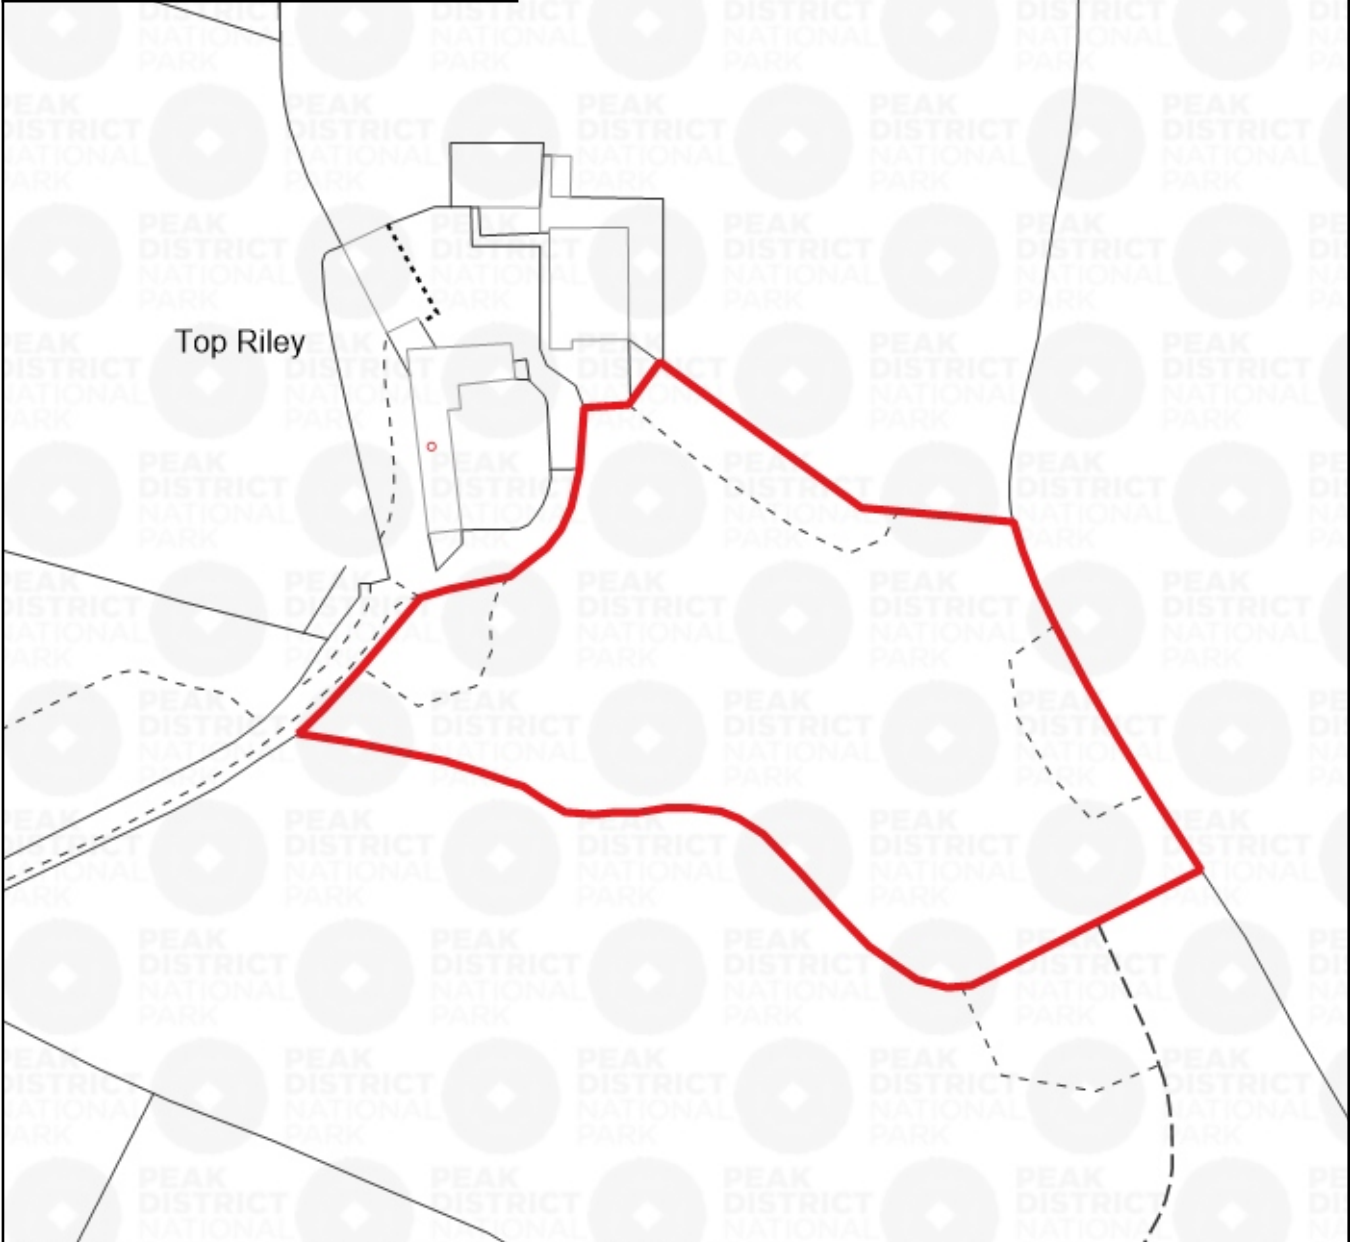

1:1000

© Crown copyright and database rights 2022 Ordnance Survey 0100022750  
 You are not permitted to copy, sub license, distribute or sell any of this data to third parties in any form.

Committee Date:	08/03/2024	<b>Title:</b> Top Riley, Riley Lane, Eyam	 <b>PEAK DISTRICT NATIONAL PARK</b>
Item Number:	Item 7		
Application No:	NP/DDD/1223/1513		
Grid Reference:	423152, 376414		